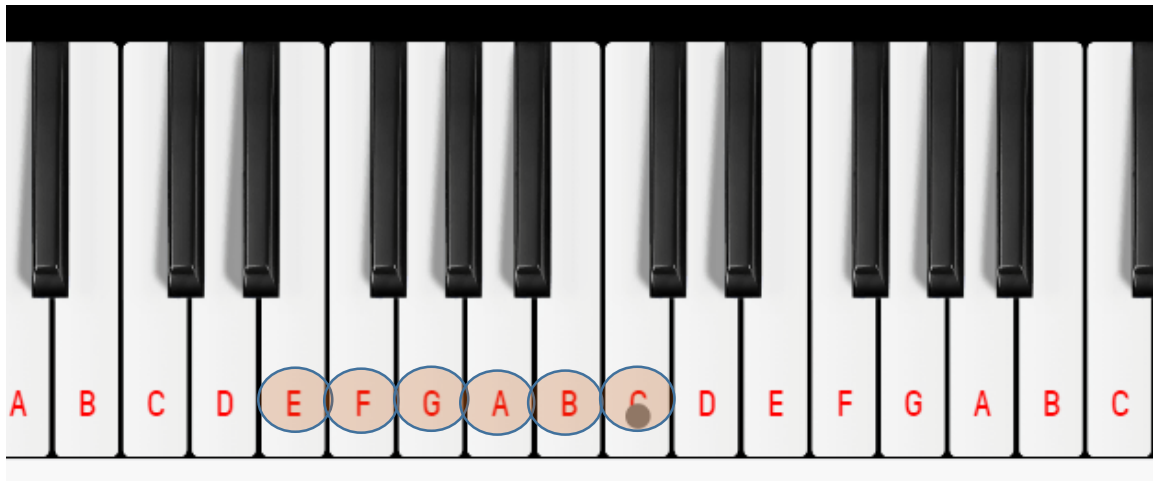

GAMELAN MUSIC

- Gamelan music is the traditional ensemble music of Java and Bali in Indonesia.
- Indonesia is made up of thousands (13,000) of Islands in South-East Asia

- 1) Today you are going to learn a Gamelan Melody and play it using the virtual keyboard you used last week. Here is the link again:
<https://www.onlinepianist.com/virtual-piano>

These are the notes you need: E, F, G, A, B, C

The tune is in two parts. You play Phrase 1 THREE TIMES and Phrase 2 ONCE.

GAMELAN SEM

Phrase 1 (x3)

E	F	G	B	G	B	G	F

Phrase 2 (x1)

C	C	B	G	B	G	F	E

All the notes are of equal length and last one beat each. Start by practicing it nice and slowly then gradually speed up as you become more confident.