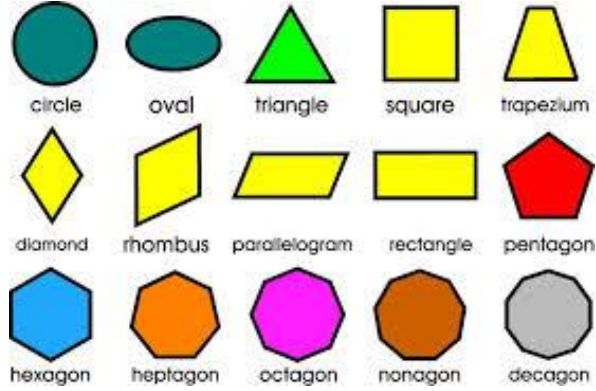

Task

Design your own beetle using a range of **patterns** and **shapes**. Look at the examples to help you. When you have finished **add colour** using **primary** and **secondary** colours OR shade in pencil using different tones.

Task

Design your own beetle using a range of **patterns** and **shapes**. Look at the examples to help you. When you have finished **add colour** using **primary** and **secondary** colours only OR shade in pencil using different tones.