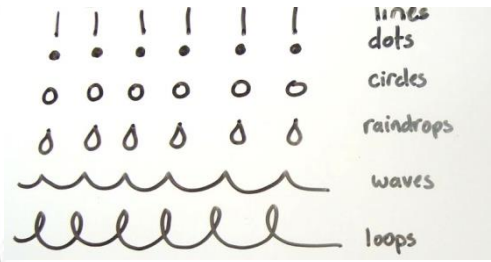

Task

Design your own beetle using a range of **patterns** and **shapes**. Look at the examples to help you. When you have finished **add colour** using **primary** and **secondary** colours OR shade in pencil using different tones.

Task

Design your own beetle using a range of **patterns** and **shapes**. Look at the examples to help you. When you have finished **add colour** using **primary** and **secondary** colours only OR shade in pencil using different tones.