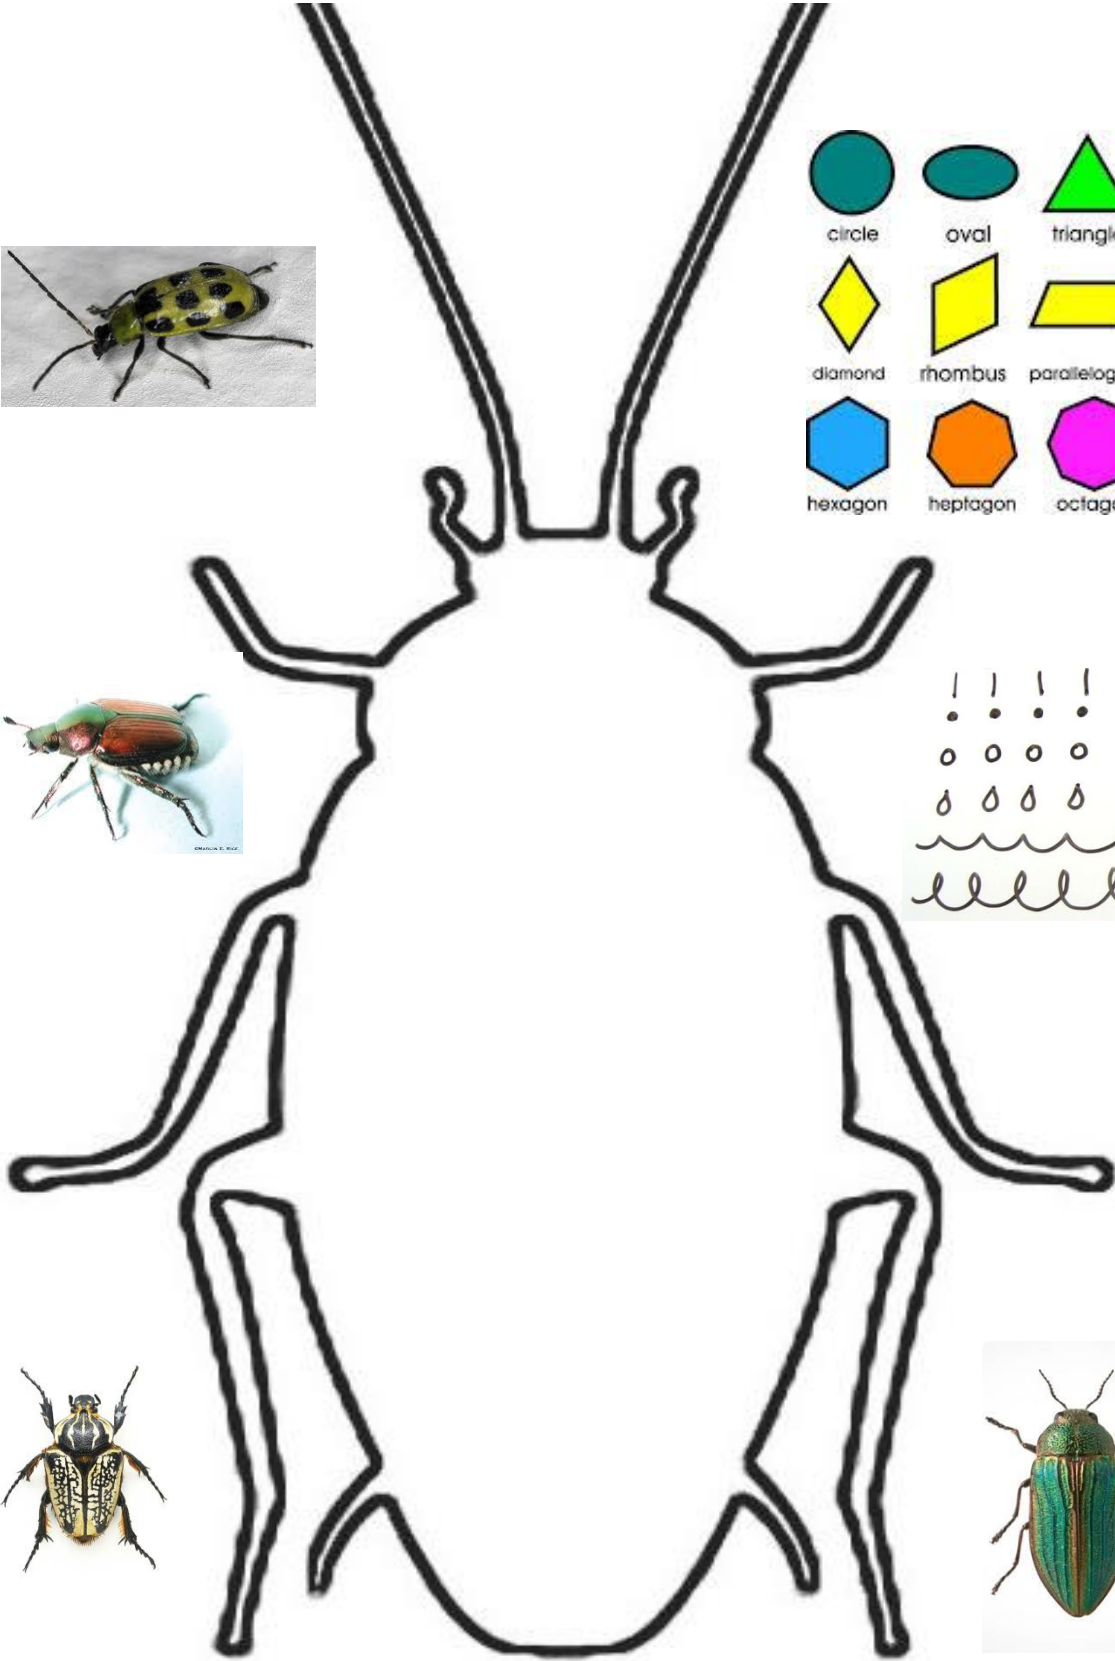

Task

Design your own beetle using a range of **patterns** and **shapes**. Look at the examples to help you. When you have finished **add colour** using **primary** and **secondary** colours OR shade in pencil using different tones.

Task

Design your own beetle using a range of **patterns** and **shapes**. Look at the examples to help you. When you have finished **add colour** using **primary** and **secondary** colours only OR shade in pencil using different tones.